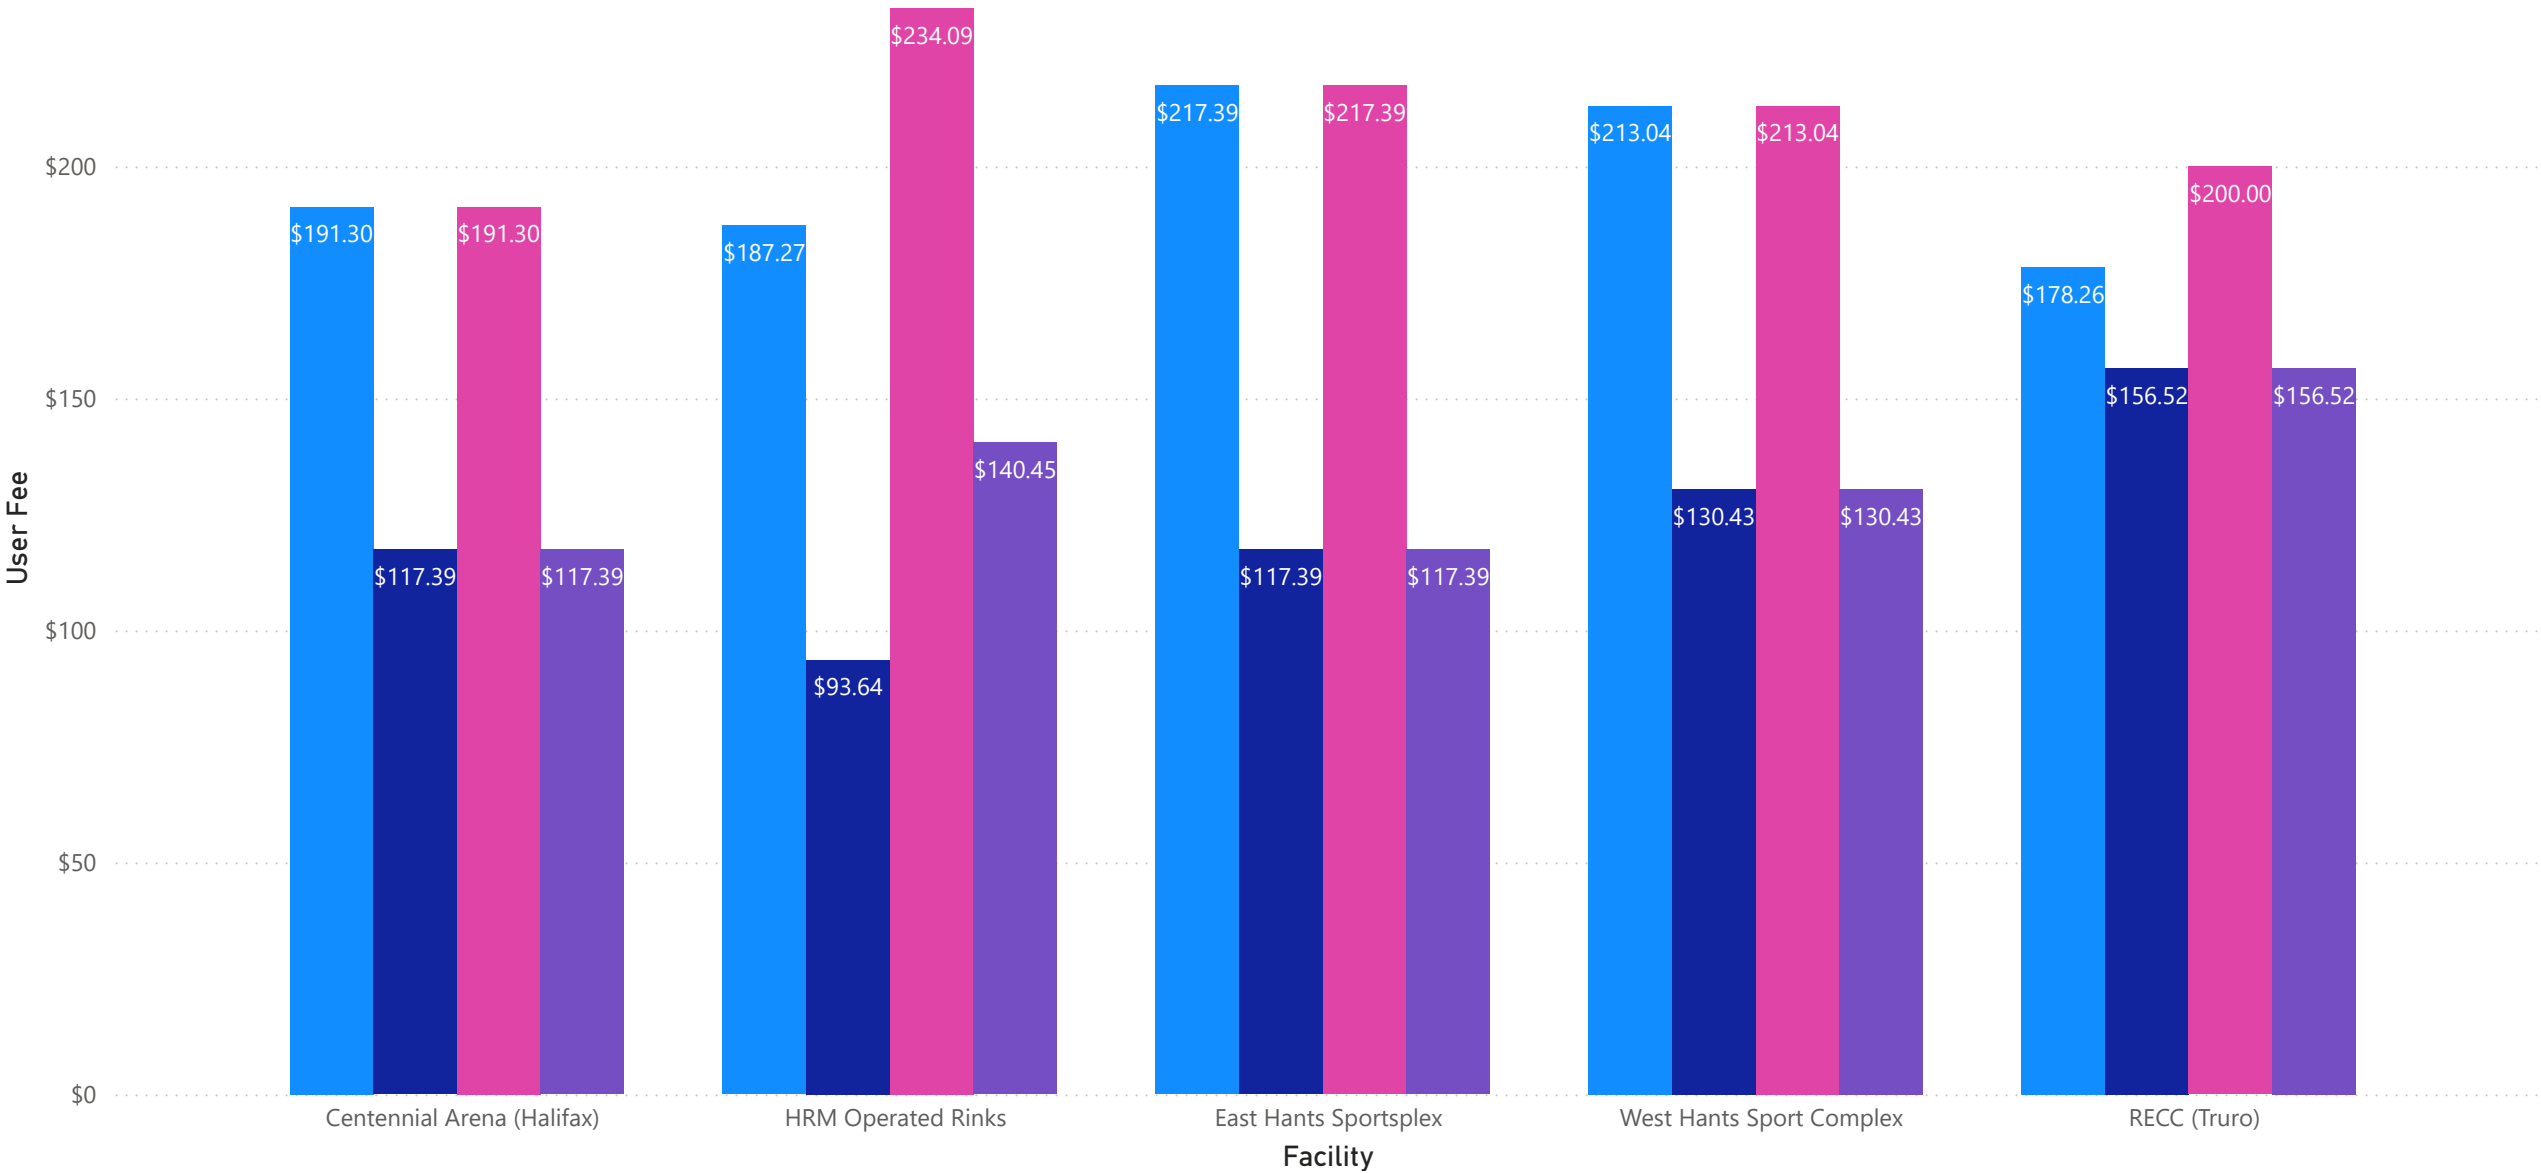

SPORTSPLEX RATE REVIEW - APPENDIX B - JURISDICTIONAL SCAN

Arena Rates by Facility

Prime or Non Prime Youth Prime Youth Non-Prime Prime Non-Prime