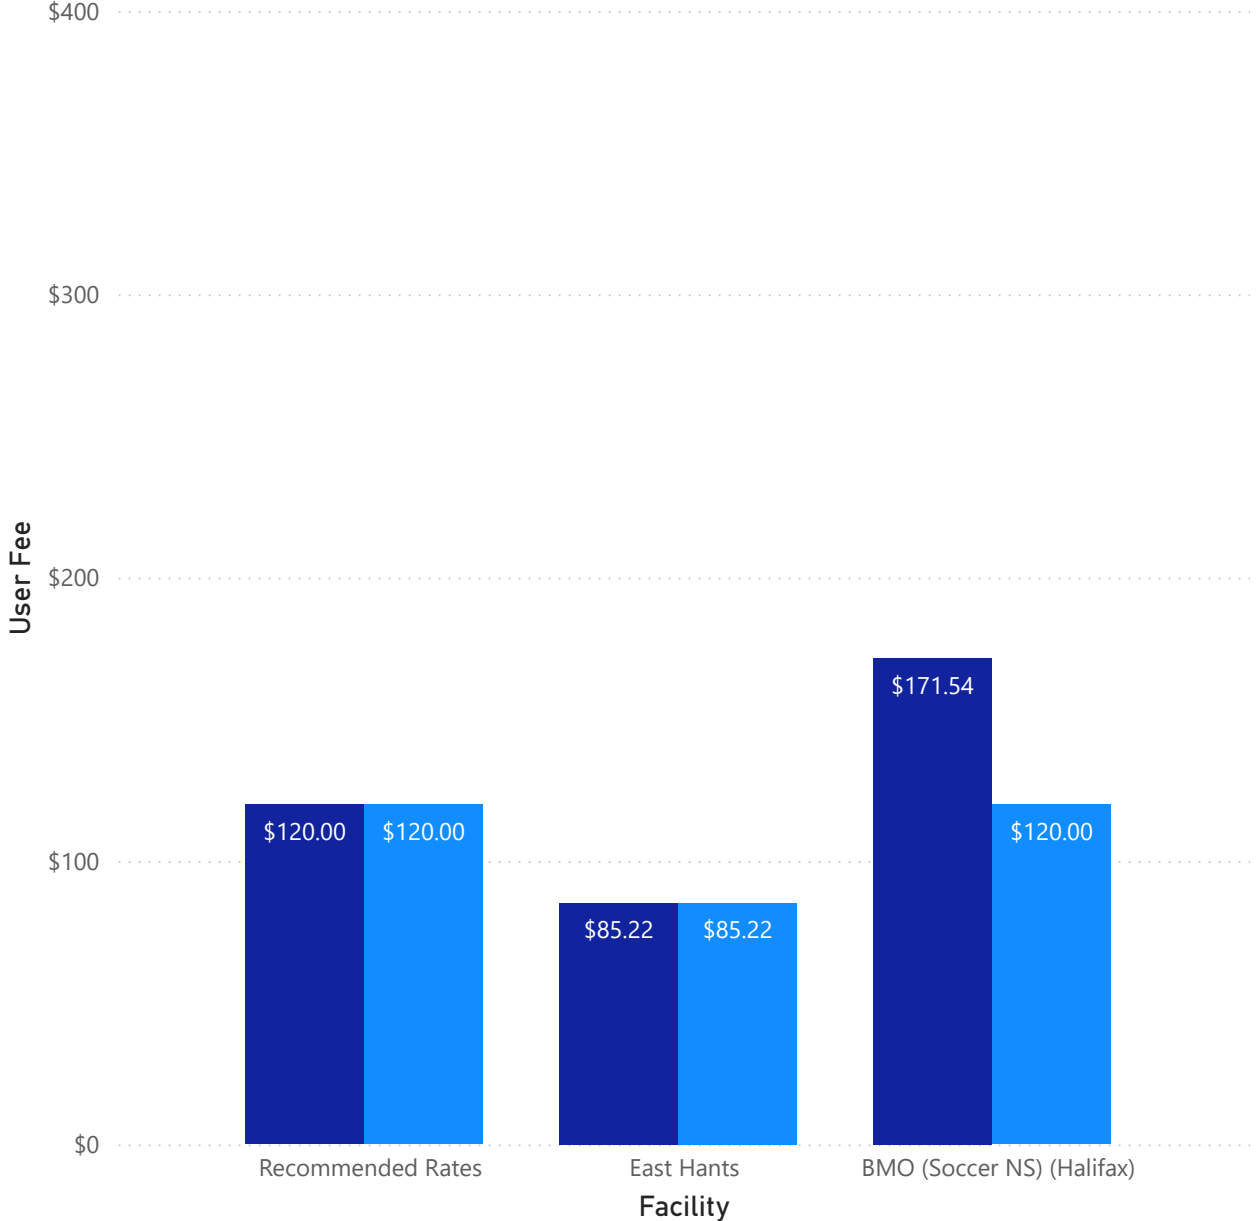

Prime or Non Prime ● Non-Prime ● Prime